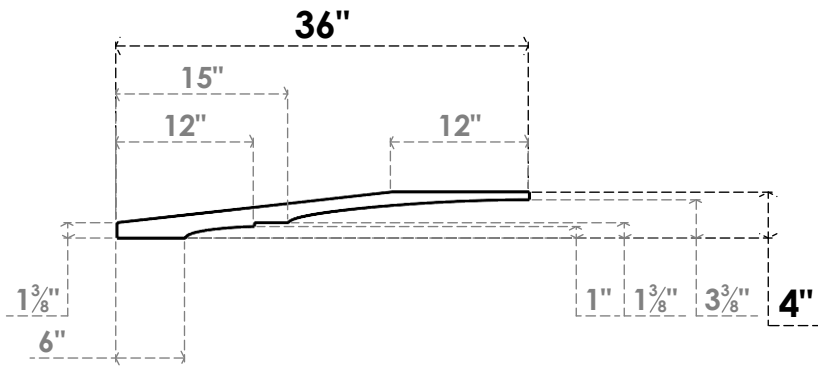

ITEM NUMBER: BRCPC035X36000X04000BOA

3 1/2"W X 36"D X 4"H BALBOA ARCHITECTURAL GRADE PVC CLOSED KNEE BRACE

SIDE PROFILE

FRONT PROFILE

ISOMETRIC

EKENA MILLWORK
2300 WEST MAIN ST.
CLARKSVILLE, TX 75426
TOLL FREE: 866-607-0453
WWW.EKENAMILLWORK.COM