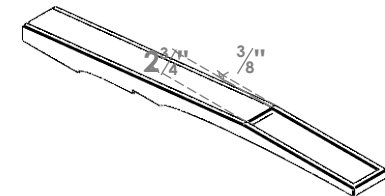

ITEM NUMBER: BRCPC035X36000X04000BOA

3 1/2"W X 36"D X 4"H BALBOA ARCHITECTURAL GRADE PVC CLOSED KNEE BRACE

SIDE PROFILE

FRONT PROFILE

ISOMETRIC

EKENA MILLWORK
2300 WEST MAIN ST.
CLARKSVILLE, TX 75426
TOLL FREE: 866-607-0453
WWW.EKENAMILLWORK.COM