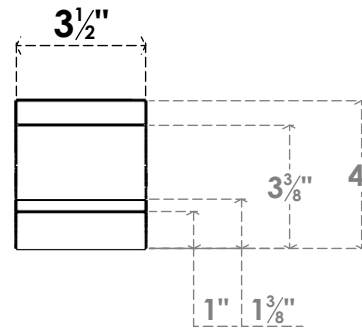

ITEM NUMBER: BRCPC035X36000X04000BOA

3 1/2"W X 36"D X 4"H BALBOA ARCHITECTURAL GRADE PVC CLOSED KNEE BRACE

SIDE PROFILE

FRONT PROFILE

ISOMETRIC

EKENA MILLWORK
2300 WEST MAIN ST.
CLARKSVILLE, TX 75426
TOLL FREE: 866-607-0453
WWW.EKENAMILLWORK.COM